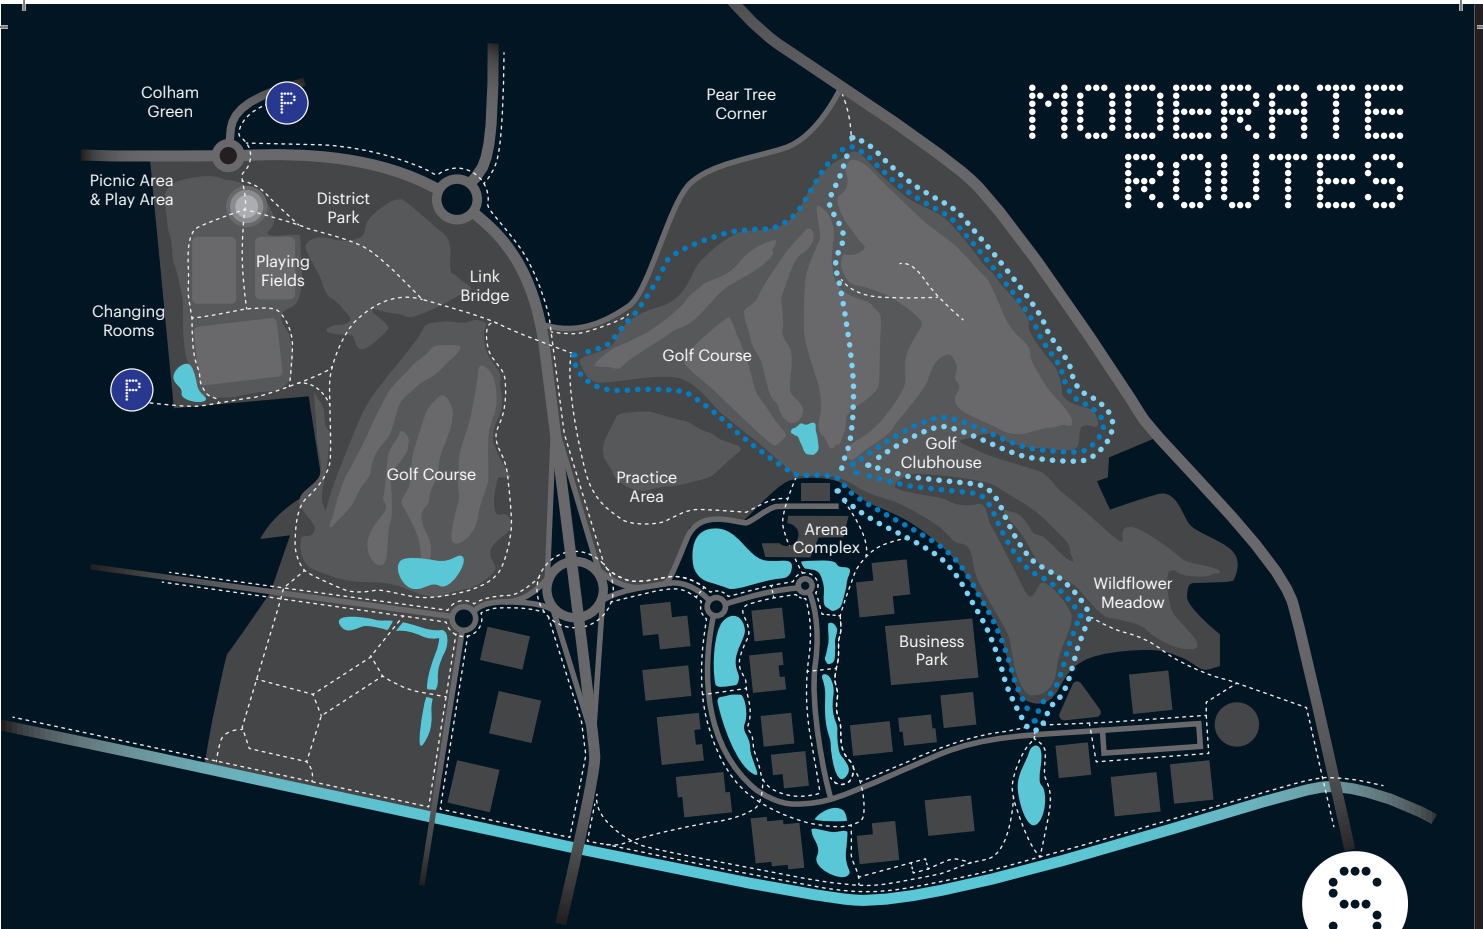

MODERATE ROUTES

••• Route D: 2 miles ••• Route E: 2.5 miles - - - Footpaths